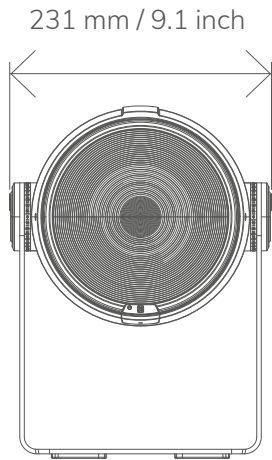

TECHNICAL
DRAWINGS

ROXX[®]
A.SHOW

ROXX GmbH
Hansestr. 91, 51149 Köln, Germany
www.roxxlight.com