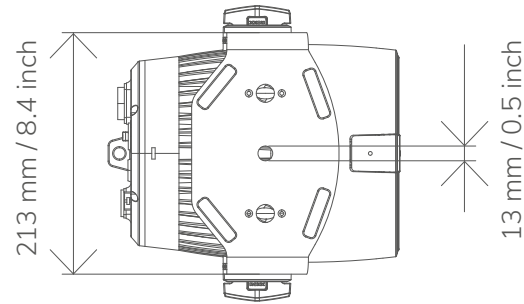

TECHNICAL
DRAWINGS

ROXX[®]
A.SHOW

ROXX GmbH
Hansestr. 91, 51149 Köln, Germany
www.roxxlight.com