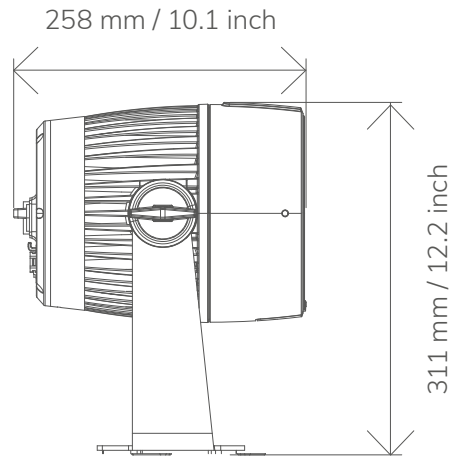

TECHNICAL
DRAWINGS

ROXX[®]
A.SHOW

ROXX GmbH
Hansestr. 91, 51149 Köln, Germany
www.roxxlight.com