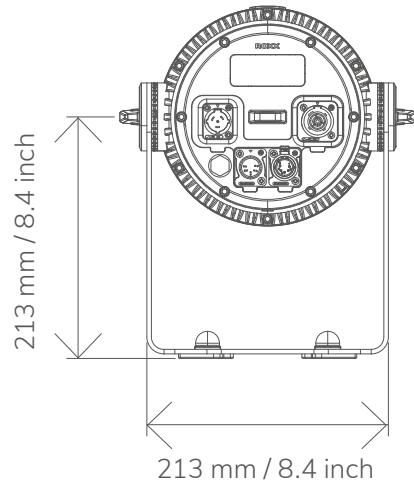

TECHNICAL
DRAWINGS

ROXX[®]
A.SHOW

ROXX GmbH
Hansestr. 91, 51149 Köln, Germany
www.roxxlight.com