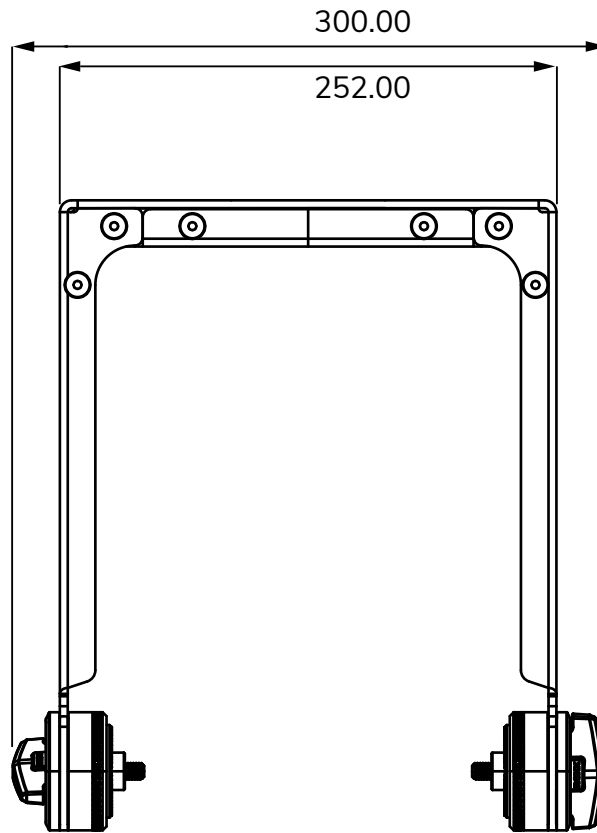

TECHNICAL
DRAWINGS

ROXX[®]

CLUSTER YOKE 2.2

ROXX GmbH
Hansestr. 91, 51149 Köln, Germany
www.roxxlight.com