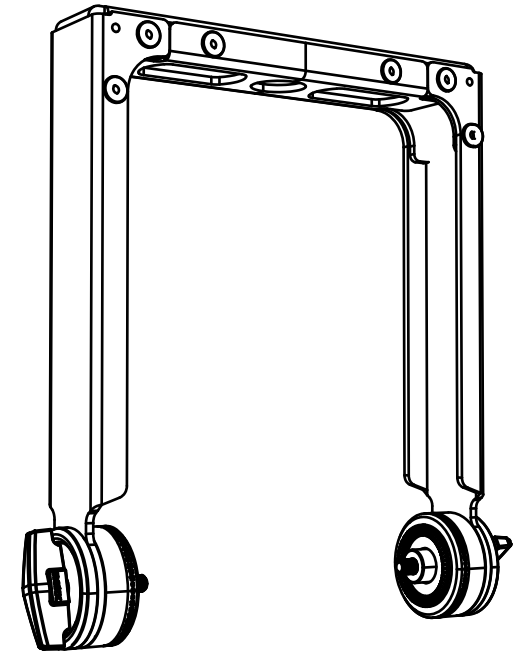

TECHNICAL
DRAWINGS

ROXX[®]

CLUSTER YOKE 2.2

ROXX GmbH
Hansestr. 91, 51149 Köln, Germany
www.roxxlight.com