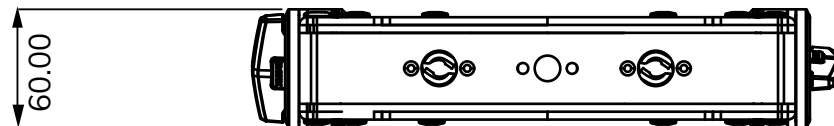

TECHNICAL
DRAWINGS

ROXX[®]

CLUSTER YOKE 2.2

ROXX GmbH
Hansestr. 91, 51149 Köln, Germany
www.roxxlight.com