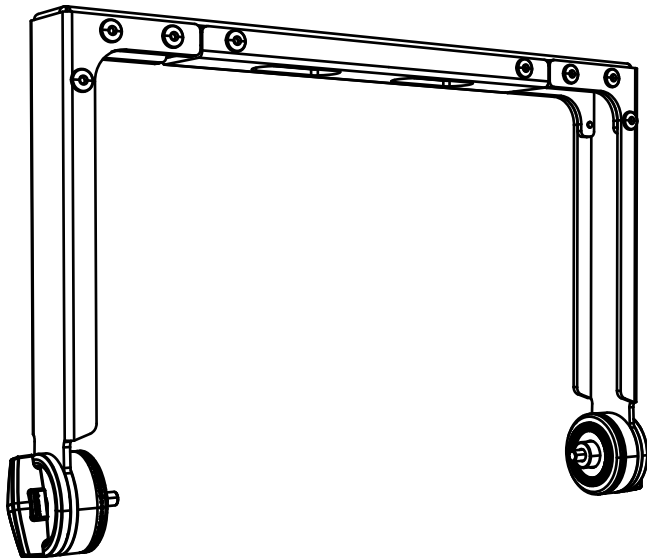

TECHNICAL  
DRAWINGS

**ROXX**<sup>®</sup>

CLUSTER  
YOKE 4.2

ROXX GmbH  
Hansestr. 91, 51149 Köln, Germany  
[www.roxxlight.com](http://www.roxxlight.com)