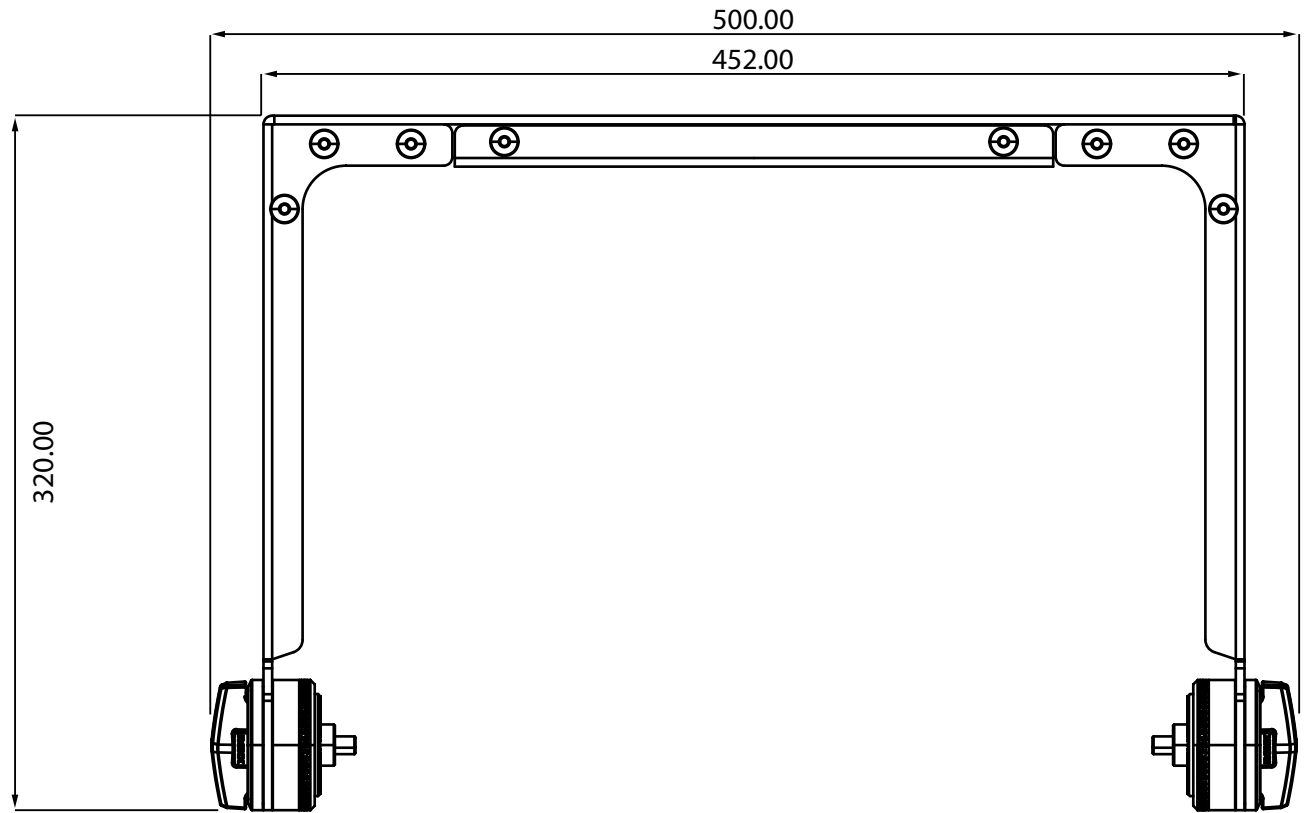

TECHNICAL  
DRAWINGS

**ROXX**<sup>®</sup>

CLUSTER  
YOKE 4.2

ROXX GmbH  
Hansestr. 91, 51149 Köln, Germany  
[www.roxxlight.com](http://www.roxxlight.com)