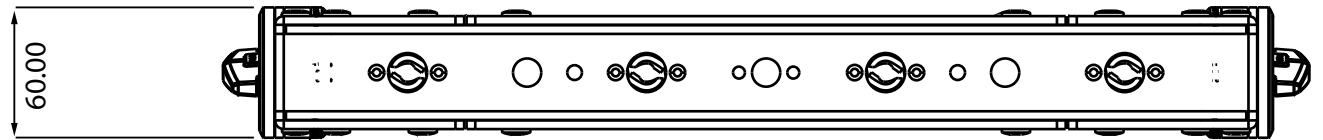

TECHNICAL  
DRAWINGS

**ROXX**<sup>®</sup>

CLUSTER  
YOKE 4.2

ROXX GmbH  
Hansestr. 91, 51149 Köln, Germany  
[www.roxxlight.com](http://www.roxxlight.com)