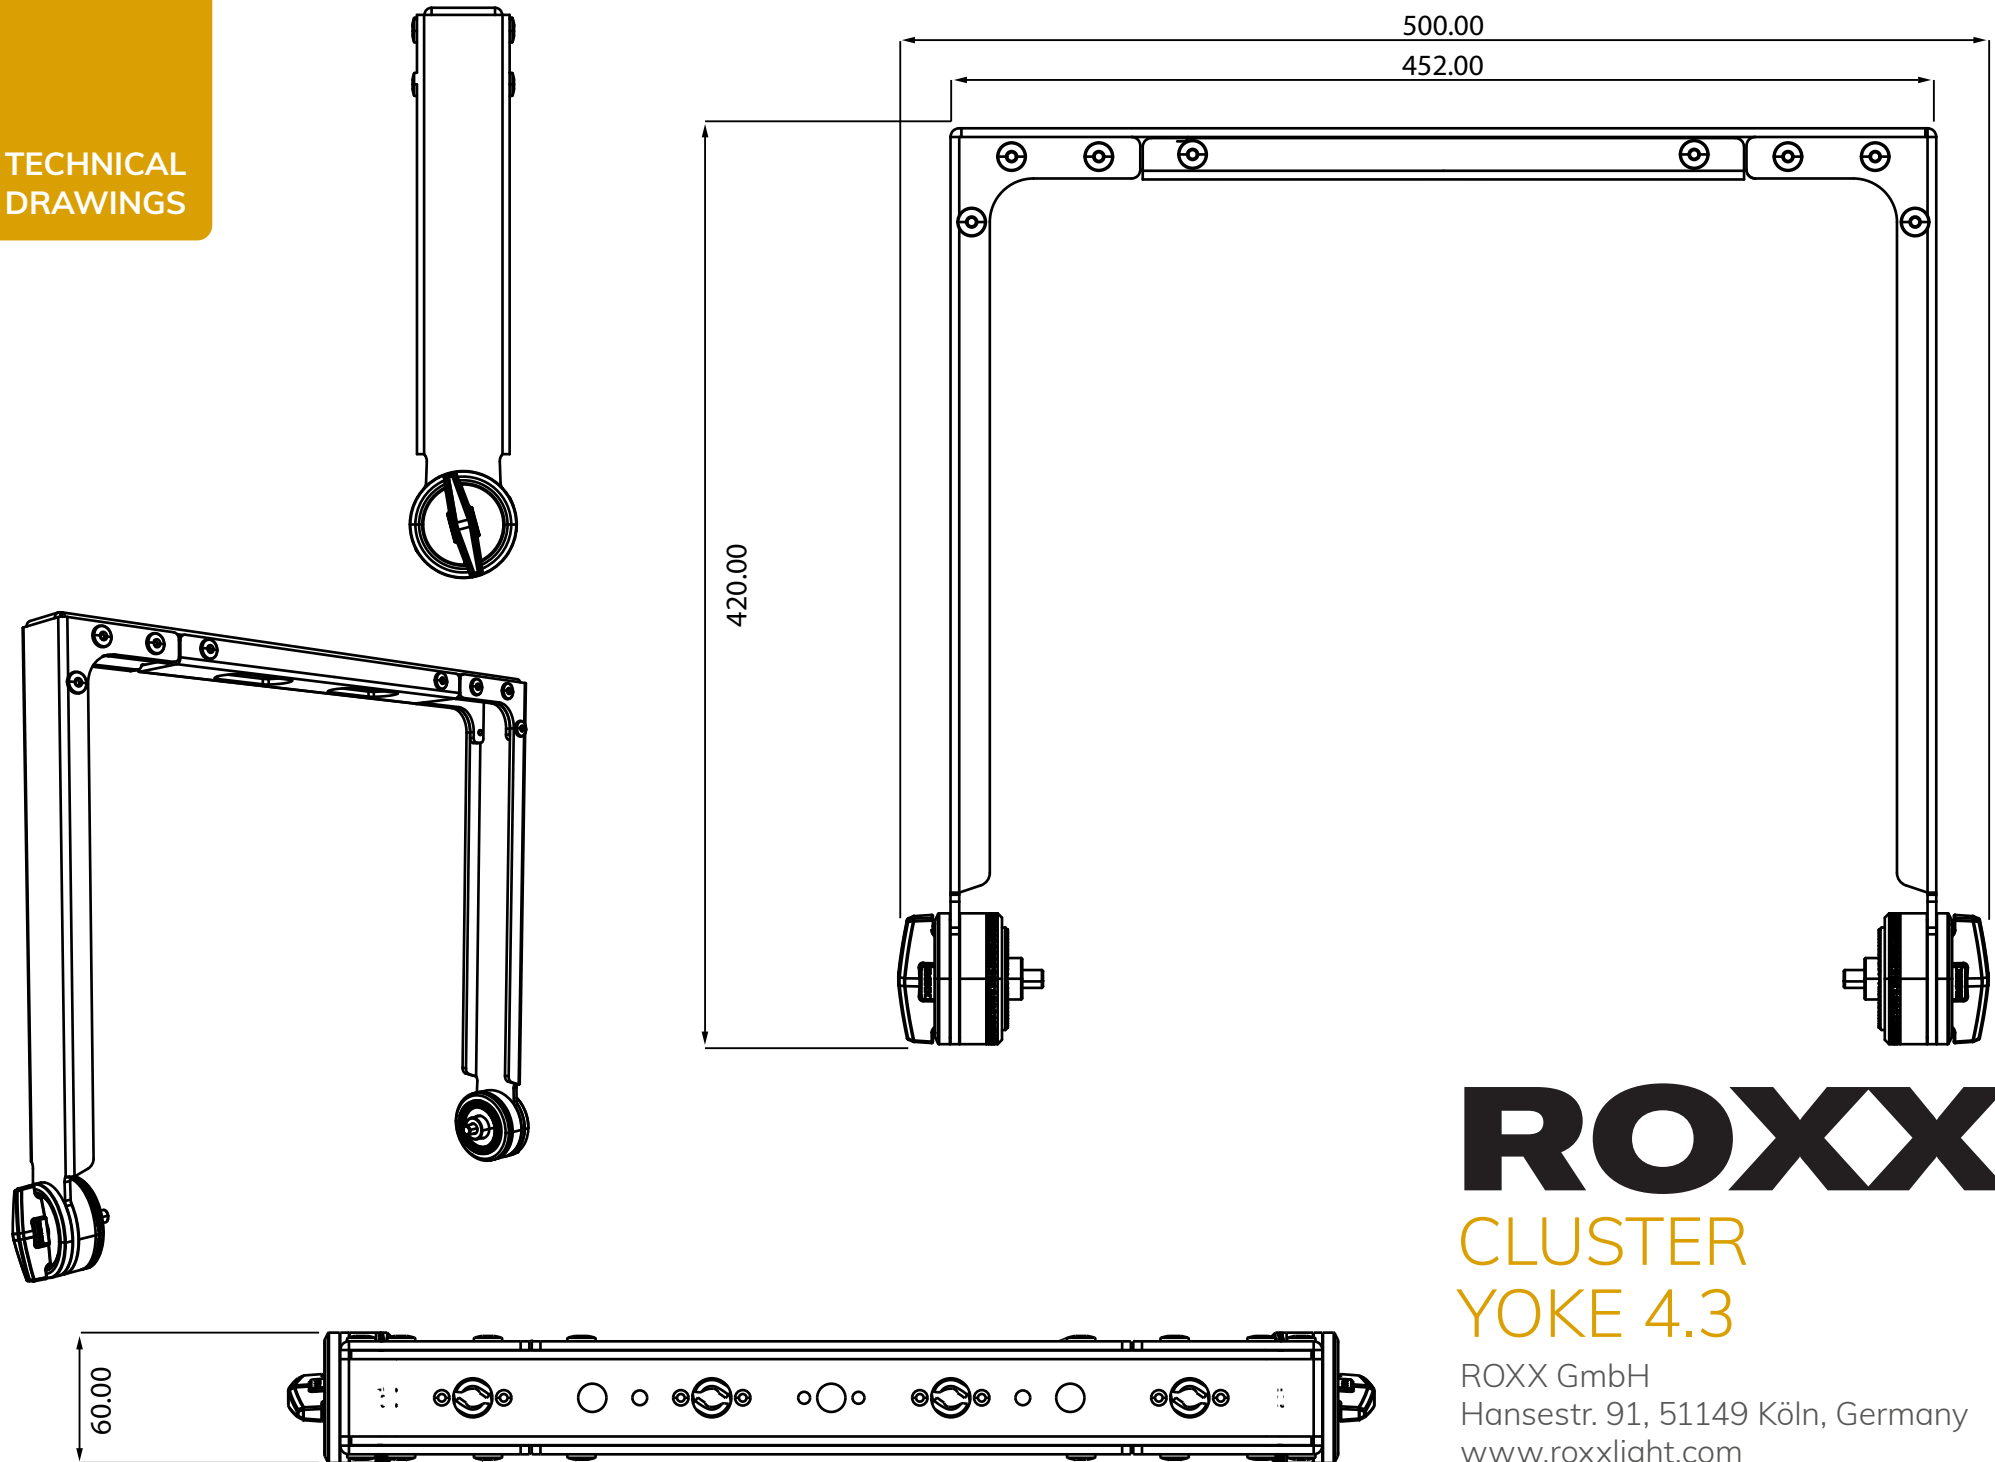

TECHNICAL
DRAWINGS

ROXX®

CLUSTER
YOKE 4.3

ROXX GmbH
Hansestr. 91, 51149 Köln, Germany
www.roxxlight.com