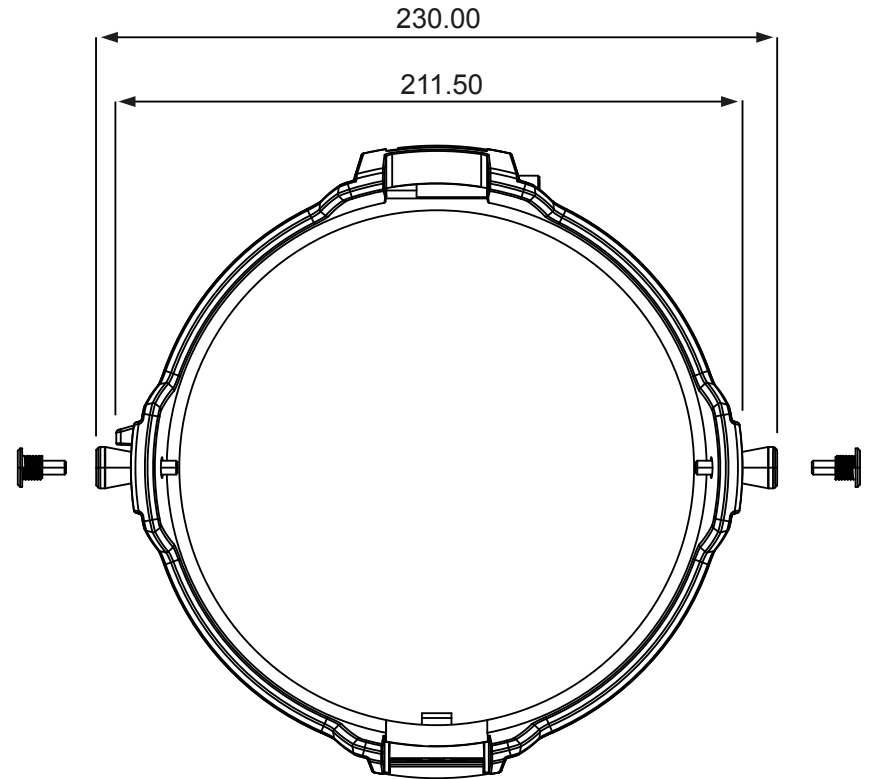

TECHNICAL
DRAWINGS

ROXX[®]
SHOW
Accessory Holder

ROXX GmbH
Hansestr. 91, 51149 Köln, Germany
www.roxxlight.com