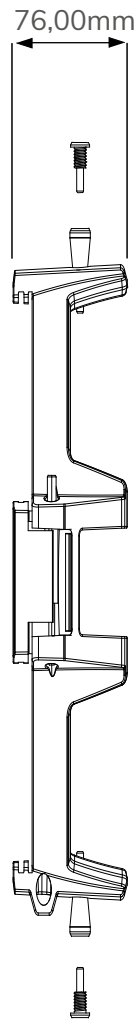

TECHNICAL
DRAWINGS

ROXX[®]
SHOW mini
Accessory Holder (SF)

ROXX GmbH
Hansestr. 91, 51149 Köln, Germany
www.roxxlight.com