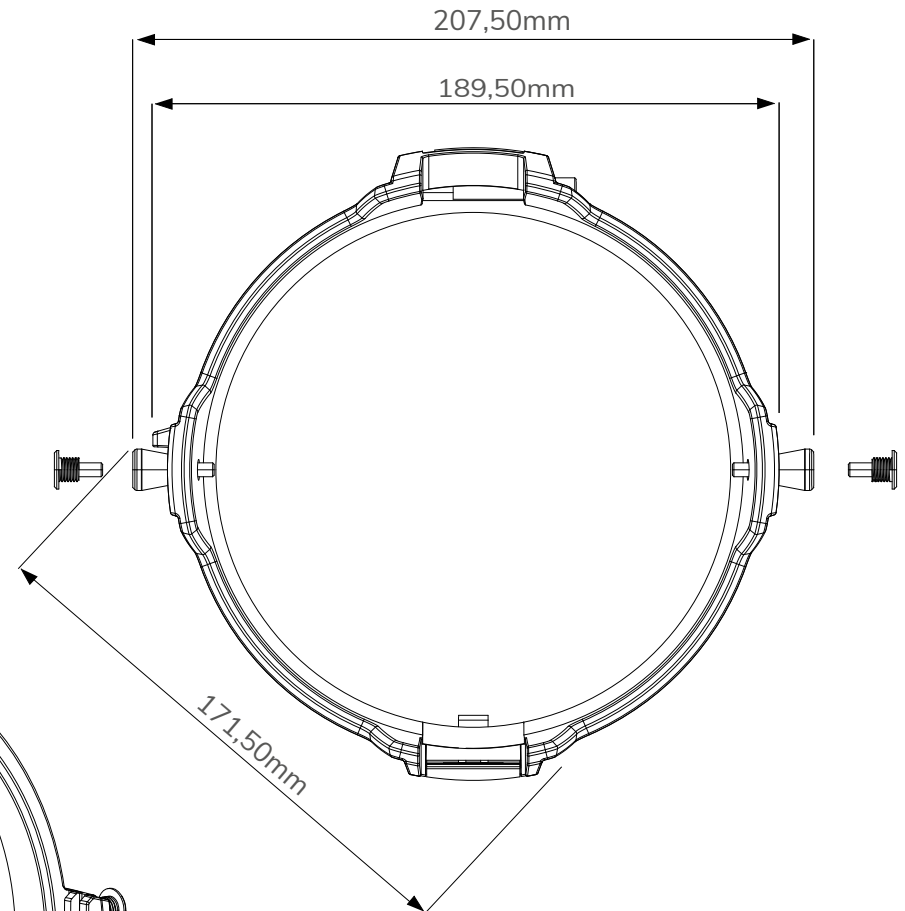

TECHNICAL
DRAWINGS

ROXX[®]
SHOW mini
Accessory Holder (SF)

ROXX GmbH
Hansestr. 91, 51149 Köln, Germany
www.roxxlight.com