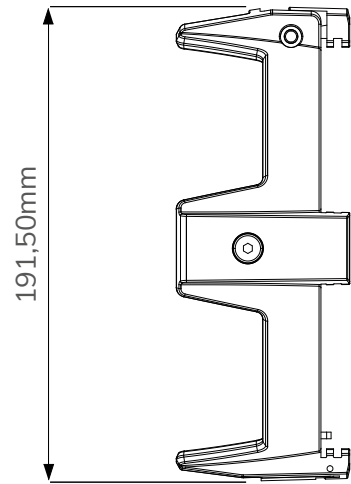

TECHNICAL
DRAWINGS

ROXX[®]
SHOW mini
Accessory Holder (SF)

ROXX GmbH
Hansestr. 91, 51149 Köln, Germany
www.roxxlight.com