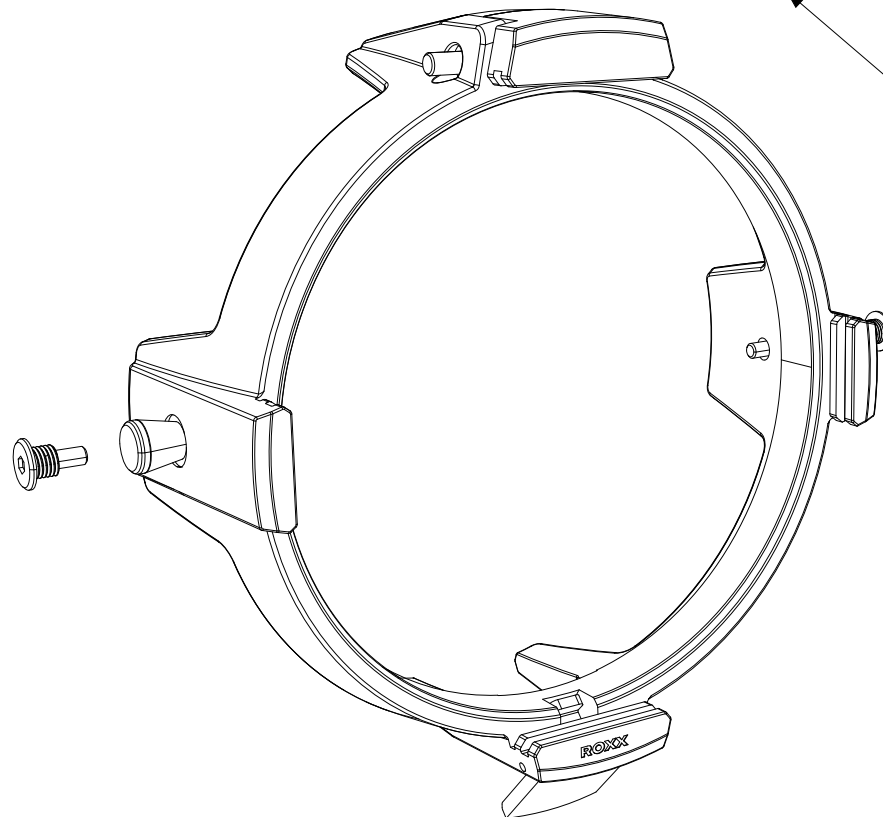

TECHNICAL
DRAWINGS

ROXX[®]
SHOW mini
Accessory Holder (SF)

ROXX GmbH
Hansestr. 91, 51149 Köln, Germany
www.roxxlight.com