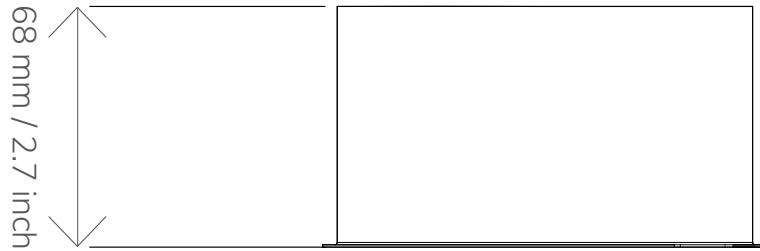

TECHNICAL
DRAWINGS

ROXX[®]

E.SHOW | A.SHOW

Full Anti Glare-Shield

ROXX GmbH
Hansestr. 91, 51149 Köln, Germany
www.roxxlight.com