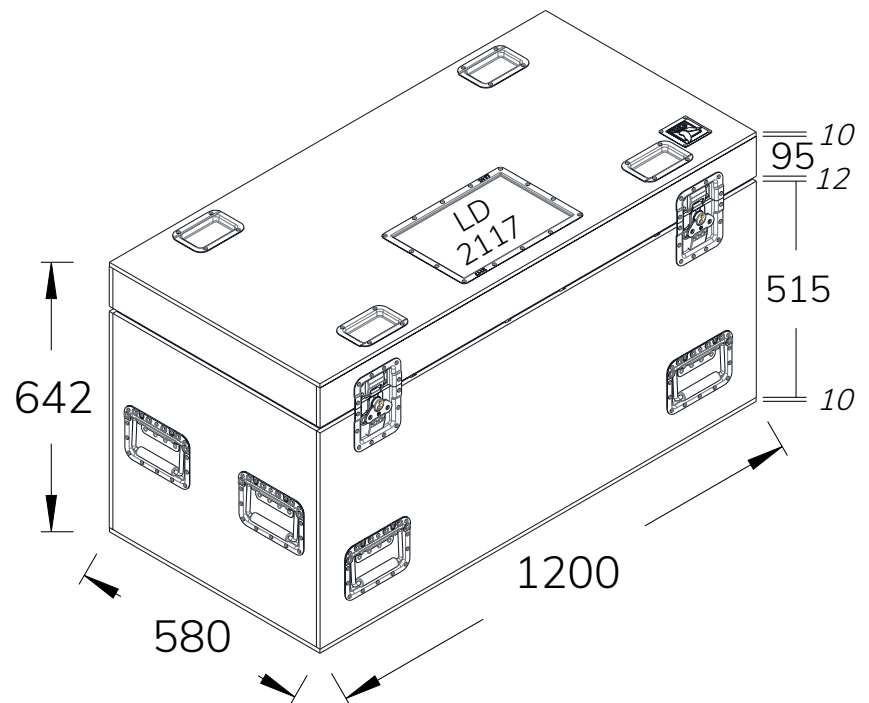

## CLUSTER Case | Amptown

- two compartments for either 8x B2/S2 or 4x B4
- heavy duty fittings
- professional version made of 10mm birch plywood
- original amptown cases blue wheels
- 8 handles, stack trays and label dish
- empty weight: 62kg / 137lbs

Sideview:

Frontview: