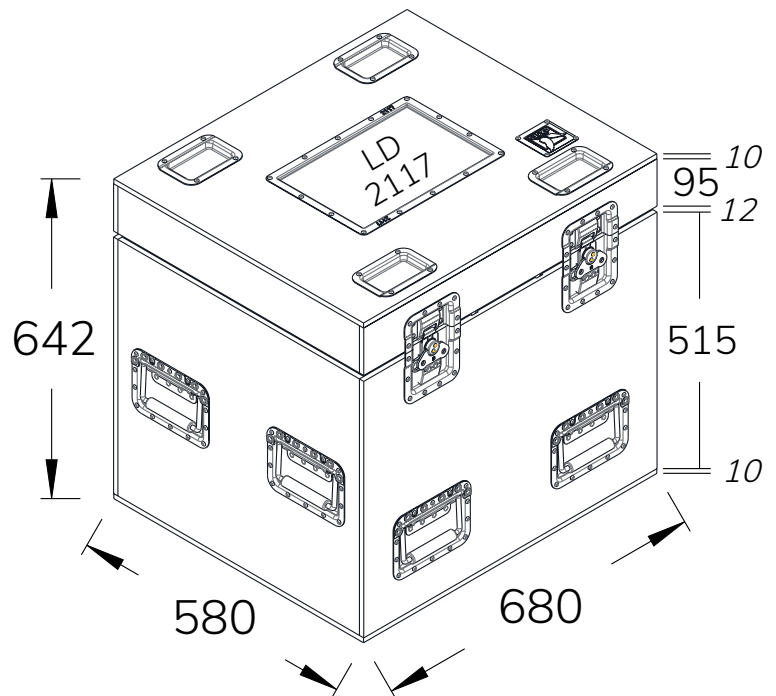

CLUSTER Case | Amptown

- two compartments for either 4x B2/S2 or 2x B4
- heavy duty fittings
- professional version made of 10mm birch plywood
- original amptown cases blue wheels
- 8 handles, stack trays and label dish
- empty weight: 42kg / 93lbs

Sideview:

Frontview: